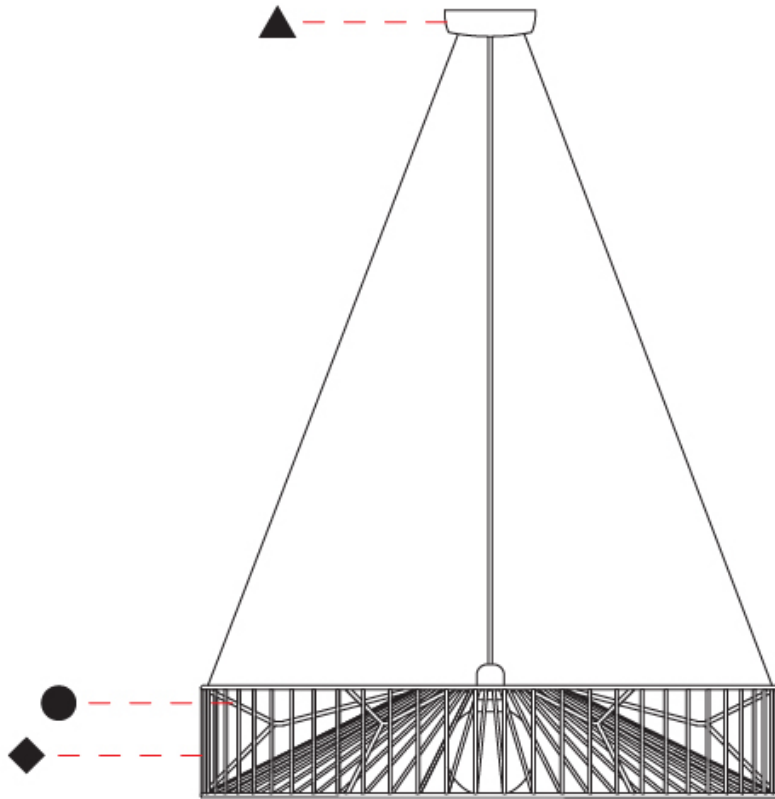

D111182-

PROJECT _____

TYPE _____

SPECIFIER _____

QUANTITY _____

DATE _____

D